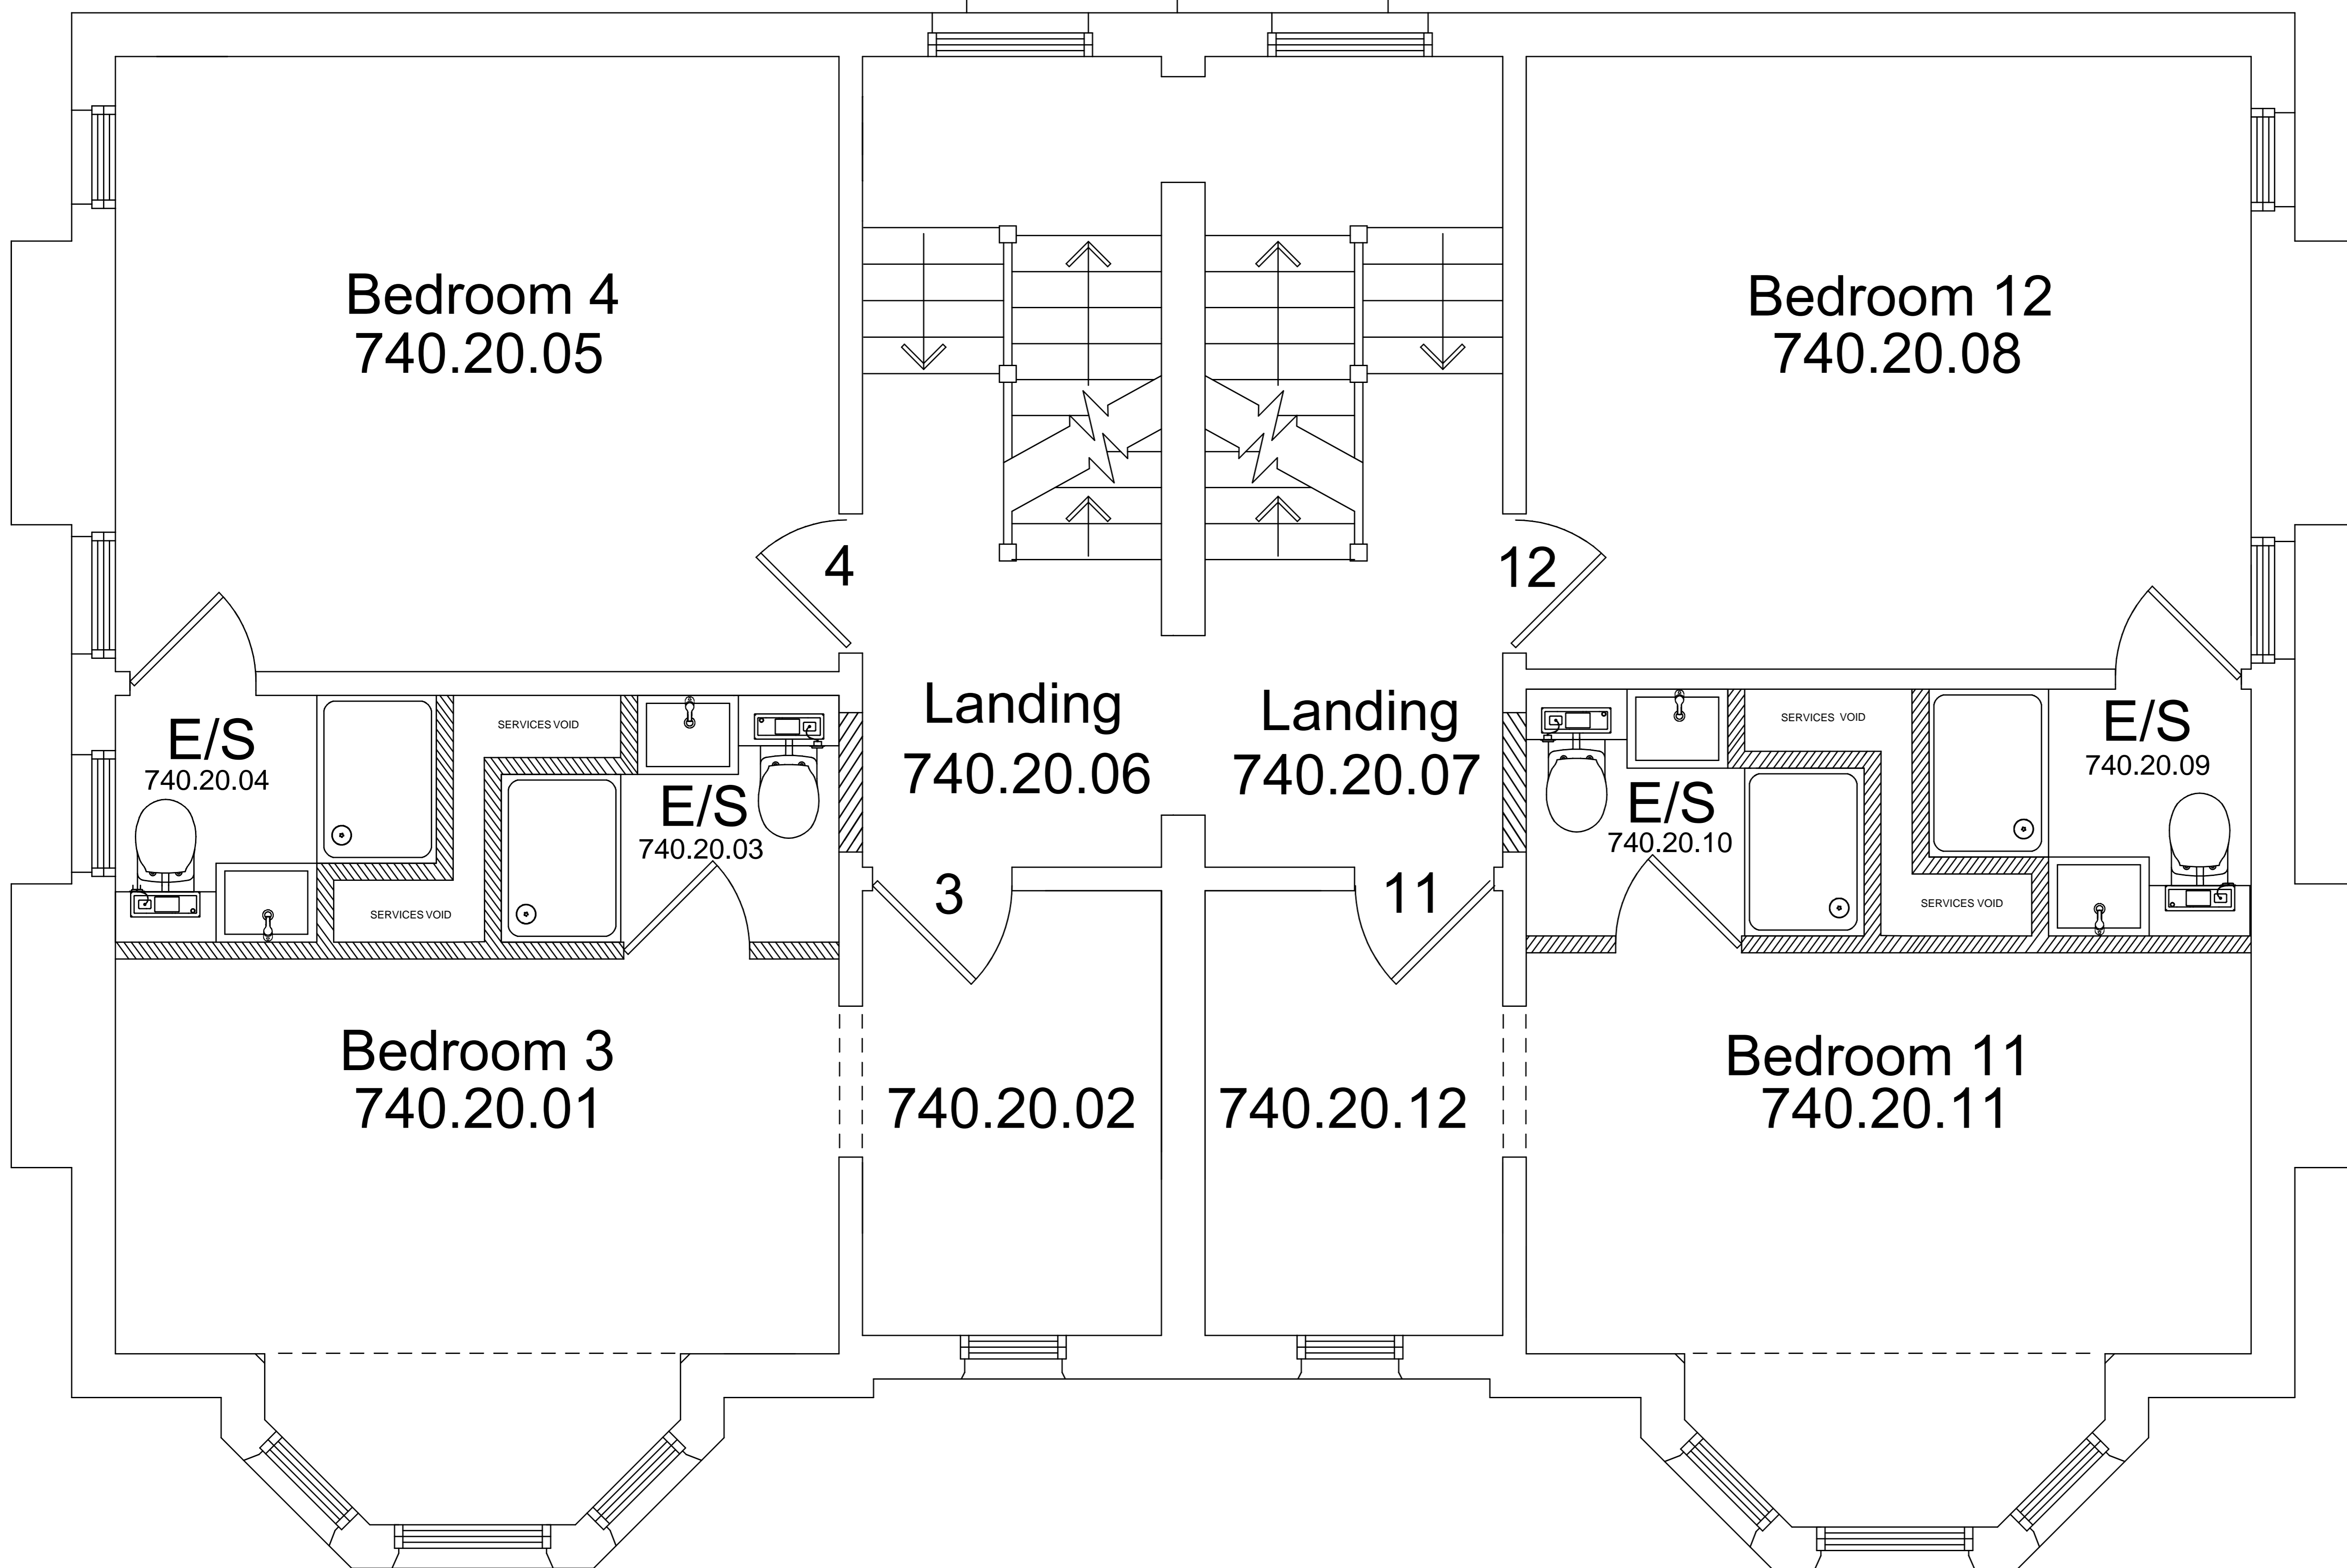

DO NOT SCALE FROM DRAWING.
 ALL MARKED DIMENSIONS TO BE CHECKED ON SITE BY CONTRACTOR PRIOR TO CONSTRUCTION.

First Floor General Arrangement
 AS BUILT
 SCALE: 1:20

AS BUILT

ESTATES SERVICES			
PROJECT	Refurbishment & Internal Alteration Works Project		
DRAWING	First Floor As Built Layout		
BUILDING	38-40 Woodstock Road (Graduate Accommodation)		
FLOOR	First		
DRAWING NO	740/A03		
SCALE	1:20	SIZE	A1
DRAWN BY	MW	REVISION	
CHECKED BY		DATE	26 Aug 2015
CHECK ALL DIMENSIONS. DO NOT SCALE			
© OXFORD UNIVERSITY ESTATES SERVICES			